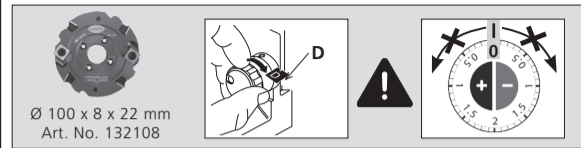

Art. No. 132000

b) Ø 100 x 8 x 22 mm

Art. No. 132108

oder/or/ou/o

Art. No. 251024

Art. No. 125240

6.

L = min 15 mm
d = 3 mm

4 mm,
75x55 mm

Art. No. 271945

7.

Paar/Pair/ Paire/Paio	Art. No.	Clamex S-18
18	145231	
80	145236	
300	145241	
1000	145251	

5.

30°-150° zur Fläche