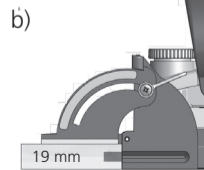

Art. No. 132000

b) Ø 100 x 8 x 22 mm

Art. No. 132108

oder/or/ou/o

Art. No. 251024

Art. No. 125240

6.

L = min 15 mm
d = 3 mm

4 mm,
75x55 mm

Art. No. 271945

7.

Paar/Pair/ Paire/Paio	Art. No.	Clamex S-18
18	145231	
80	145236	
300	145241	
1000	145251	

5.

30°-150° zur Fläche