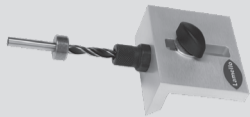

Art. No. 132000

b) Ø 100 x 8 x 22 mm

Art. No. 132108

oder/or/ou/o

Art. No. 251024

Art. No. 125240

6.

L = min 15 mm
d = 3 mm

4 mm,
75x55 mm

Art. No. 271945

7.

Paar/Pair/ Paire/Paio	Art. No.	Clamex S-18
18	145231	
80	145236	
300	145241	
1000	145251	

5.

30°-150° zur Fläche